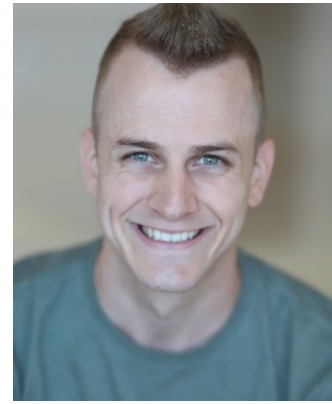

JOHN-MICHAEL COLLINS

DIVINEVOICEOVERS@GMAIL.COM

970-556-2021

HEIGHT: 6'1"

WEIGHT: 165 POUNDS

HAIR: DARK BLONDE

EYES: GREEN

FILM

The Mourning Detective	Principal	Nathan Hattaway
Heartstrings	Supporting	Nathan Hattaway
The Ride	Principal	Killerfinds
The Time Piece	Supporting	Killerfinds
Love Me to Death	Supporting	It's a Southern Thang
Big Trouble in Seattle	Supporting	DCT Projects
Killing Keenan	Supporting	LMAM Productions
Crazy Days	Supporting	LMAM Productions
Classy	Supporting	Tucker McDermond